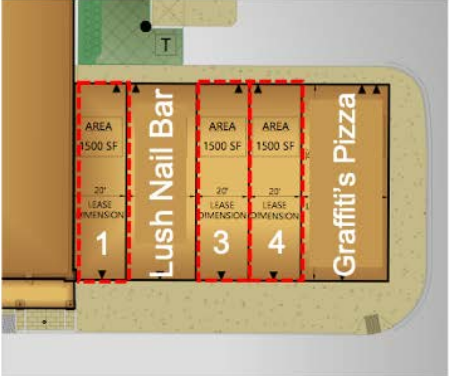

SHOPS A DEMISED AREAS

SCALE: 1" = 30'-0"

SHOPS B DEMISED AREAS

SCALE: 1" = 30'-0"