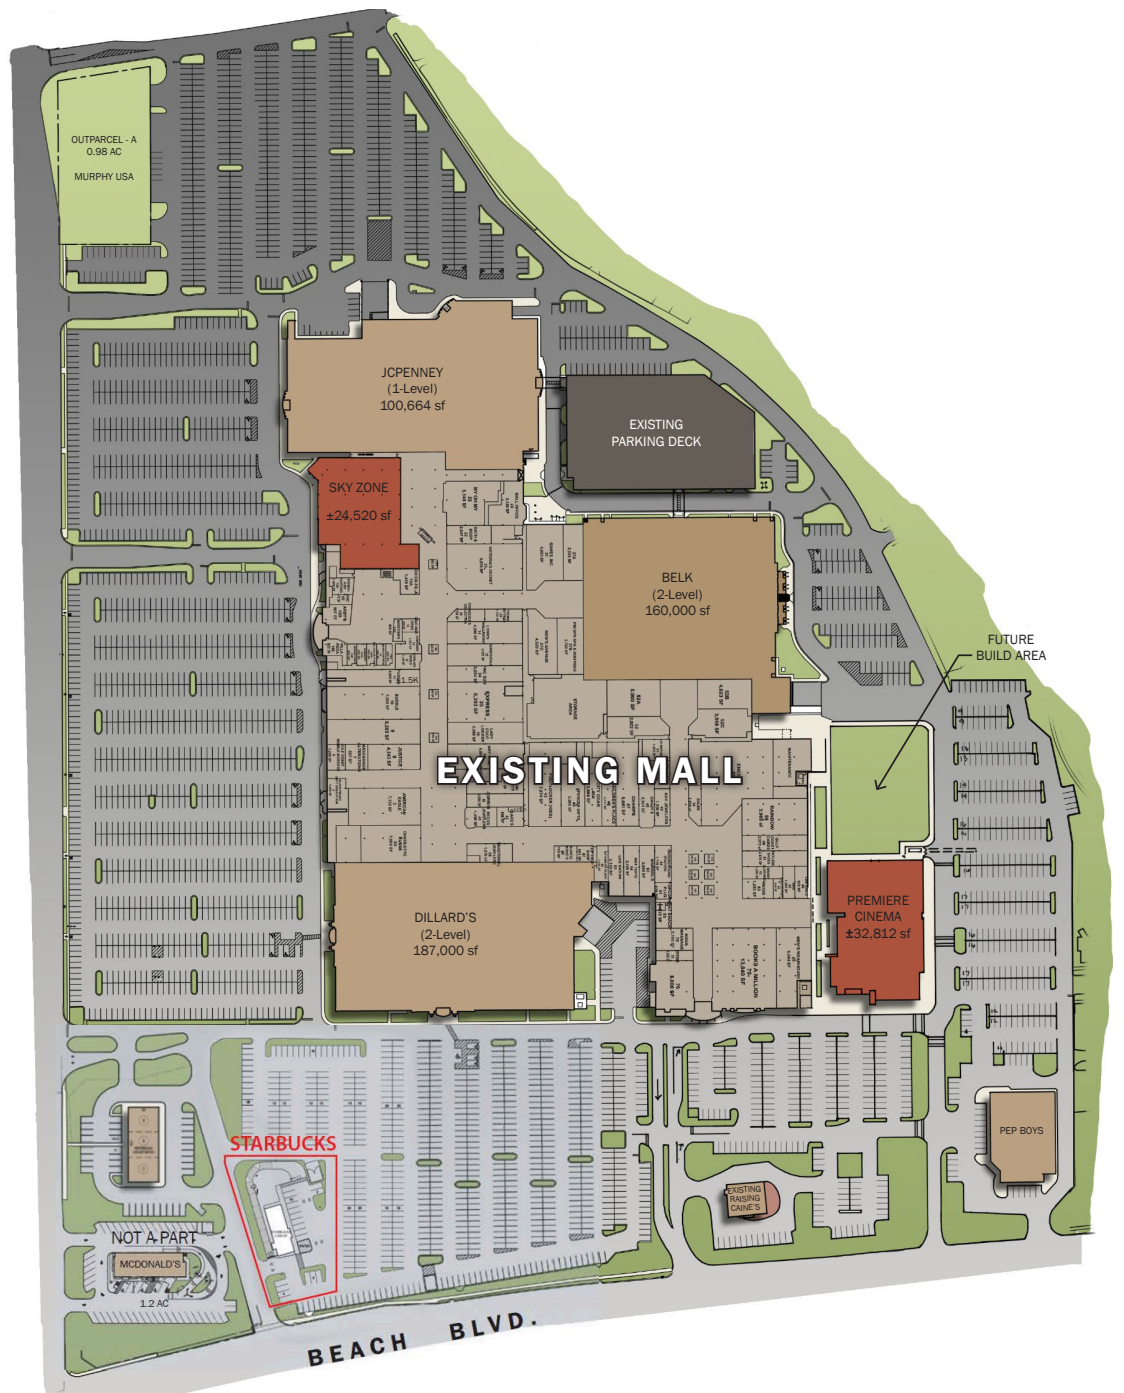

# Edgewater Mall

## EDGEWATER MALL SITE PLAN

**Jim Wilson & Associates, LLC**

2660 EastChase Lane, Suite 100, Montgomery, Alabama 36117-7024

334 260 2500 (t) | 334 260 2533 (f) | [jwacompanies.com](http://jwacompanies.com)