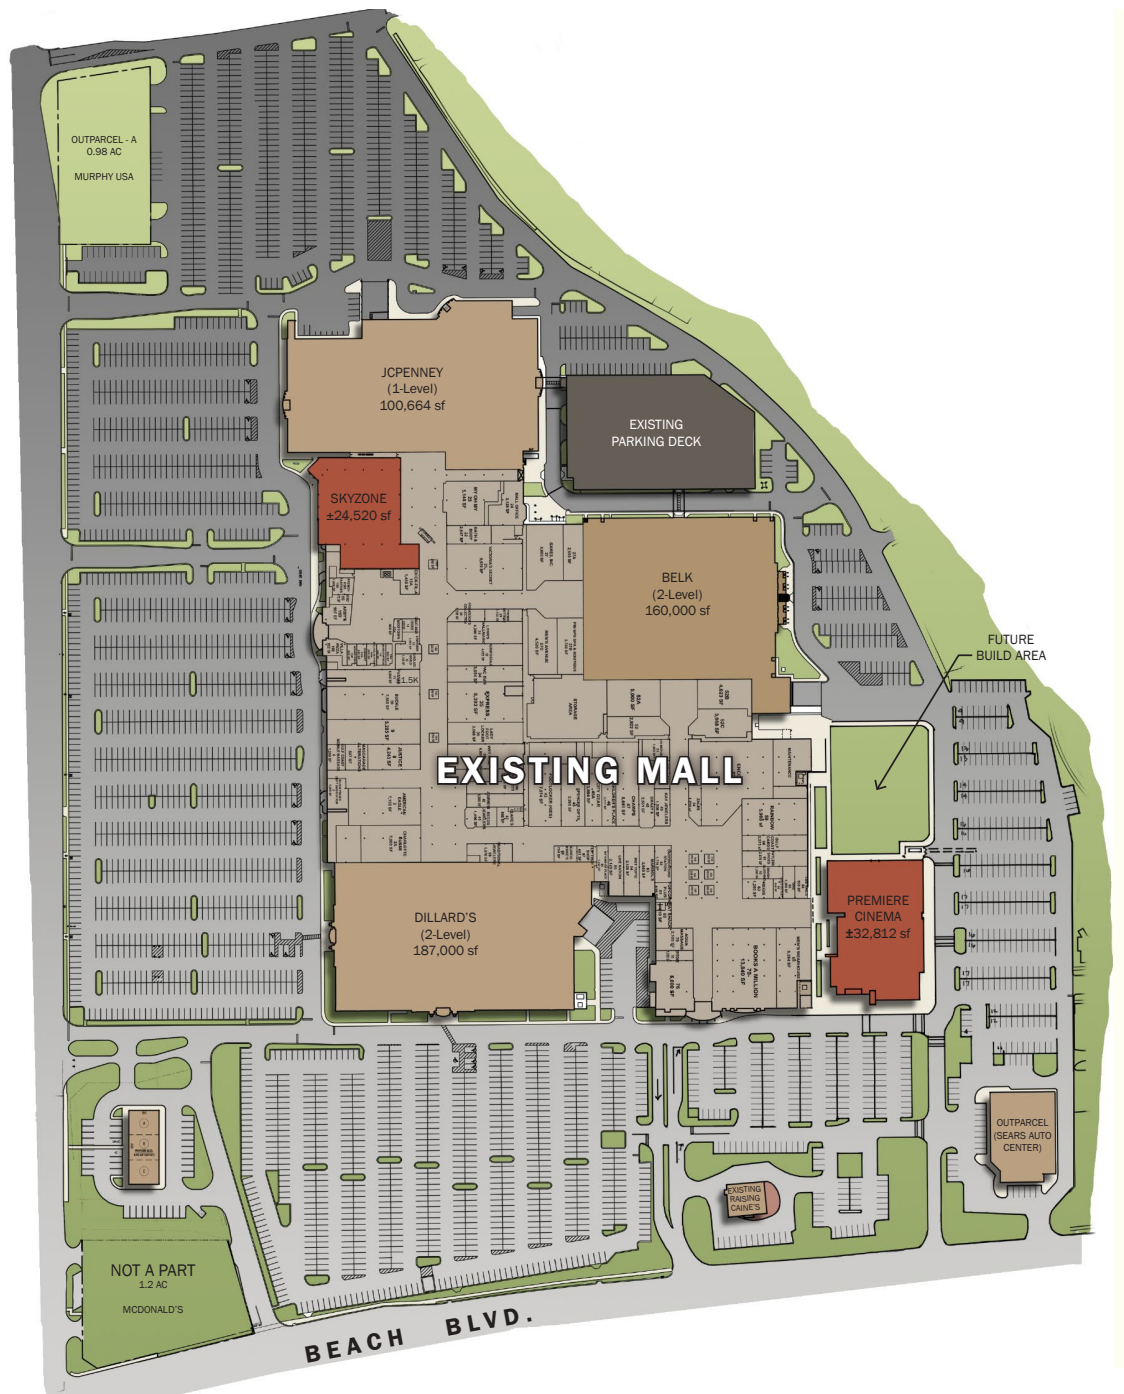

# Edgewater Mall

## EDGEWATER MALL SITE PLAN

**Jim Wilson & Associates, LLC**

2660 EastChase Lane, Suite 100, Montgomery, Alabama 36117-7024

334 260 2500 (t) | 334 260 2533 (f) | [jwacompanies.com](http://jwacompanies.com)